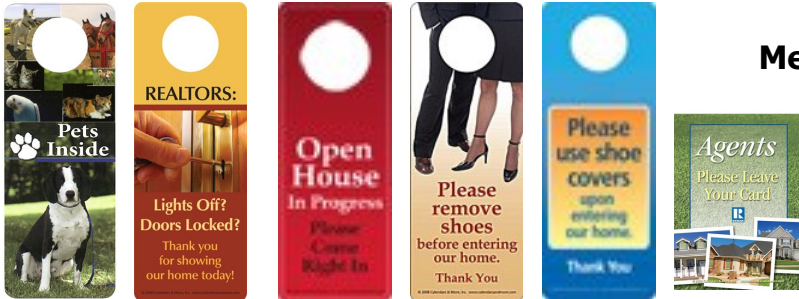

## Lock Box Door Guard

Protect your clients' doors from unwanted scratches and dents while using this high quality, heavy duty vinyl coated foam door guard! Hangs over the door knob and provides a strong protective cushion for lock boxes while showcasing the REALTOR® logo. [LBXDG]

## Open House/Showing Door Signs (6 pk)

Keep agents informed as they show your properties by using these signs. Door hangers include: "Pets Inside," a "Lights Off" reminder, an "Open House in Progress" sign, and "Please Remove Shoes" and "Please Use Shoe Covers" request. Also included in each set is an "Agents Please Leave Your Card" tent card. All signs are colorful to catch the attention of REALTORS® and are laminated and durable. [SGNPK]